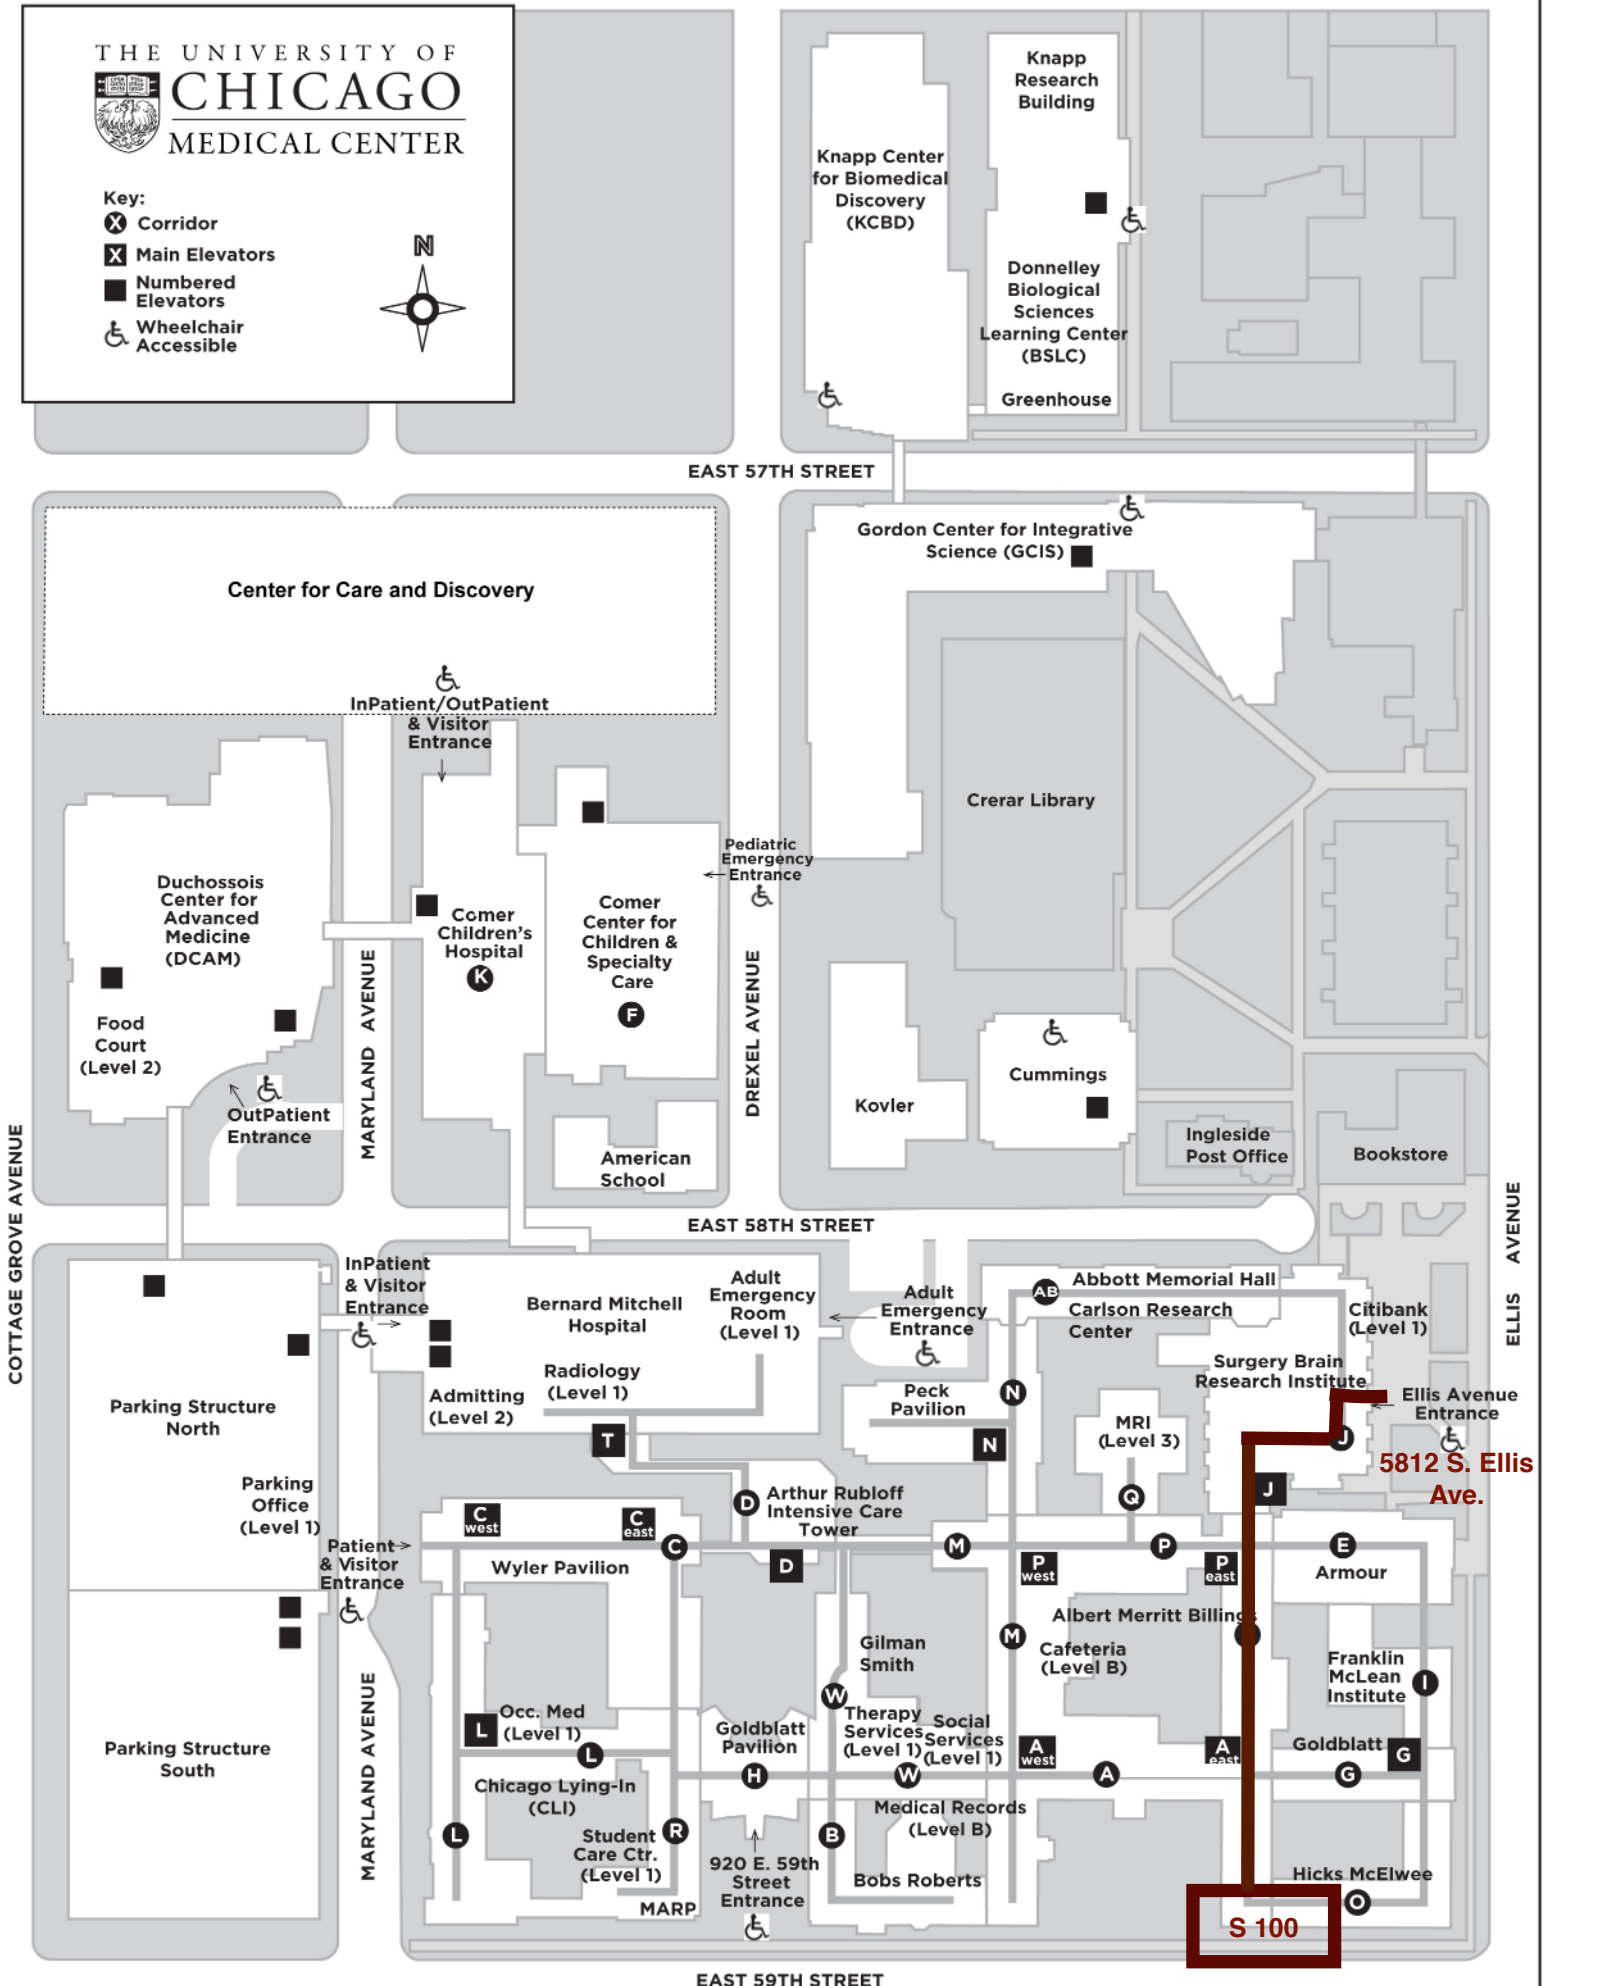

THE UNIVERSITY OF
CHICAGO
 MEDICAL CENTER

Key:

-  Corridor
-  Main Elevators
-  Numbered Elevators
-  Wheelchair Accessible

Enter the Dean's office suite - the S 100 conference room is at the end of the corridor.